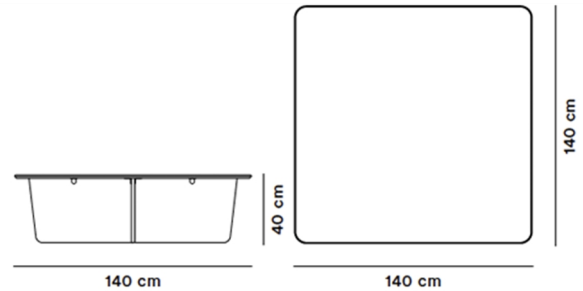

Drawing

Colours

TABLE TOPS

Fredericia