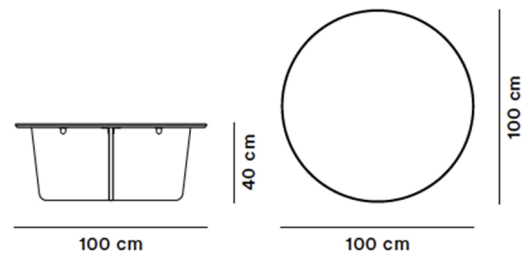

Drawing

Colours

TABLE TOPS

Fredericia