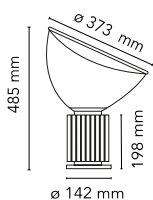

Taccia Small

by Achille & Pier Giacomo Castiglioni , 1962

Table lamp providing indirect and reflected light. Reflector in painted aluminium, gloss white on the outside and matt white on the inside. Directionable diffuser in transparent blown glass. Body in matt black or naturally anodized extruded aluminium. Base in nickel-plated ABS+PC. Electric cable of useful length 190 cm, with dimmer switch for ON/OFF and adjustment of the light flow between 10-100%. Plug-in power supply with interchangeable plugs.

Cord Length	1900 mm
Materials	ABS, Aluminum, Glass, Polycarbonate

Colors	<ul style="list-style-type: none">  F6604004 - Anodized silver  F6604030 - Black  F6604042 - Anodized violet  F6604046 - Anodized bronze
--------	--