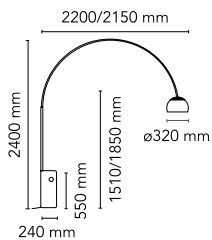

Arco

by Achille & Pier Giacomo Castiglioni , 1962

Floor lamp providing direct light. White Carrara marble base. Satin-finish stainless steel telescopic stem. Pressed, polished and zapon-varnished aluminum swiveling and height-adjustable reflector.

Mounting	Floor
Environment	Indoor
Finish	Marble
Weight	63.8 Kg
Light sources available	1 x LED E27 8W 2700K 560lm - RF25569
Emergency	Without
Switching	on/off switch
Voltage	220-250V
Power	MAX 100W
Battery	No
Supply included	Yes

Cord Length	2700 mm
Materials	Aluminum, Marble, Stainless steel

Colors  F0300000 - Marble

Certificate     

Arco Led

by Achille & Pier Giacomo Castiglioni , 1962

Floor lamp providing direct light. White Carrara marble base. Satin-finish stainless steel telescopic stem. Pressed, polished and zapon-varnished aluminum swiveling and height-adjustable reflector.

Cord Length	2700 mm
Materials	Aluminum, Marble, Stainless steel

Colors  F0303000 - Marble

Certificate    