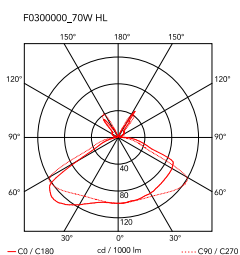

Cord Length	2700 mm
Materials	Aluminum, Marble, Stainless steel

Colors  F0300000 - Marble

Certificate     

Arco Led

by Achille & Pier Giacomo Castiglioni , 1962

Floor lamp providing direct light. White Carrara marble base. Satin-finish stainless steel telescopic stem. Pressed, polished and zapon-varnished aluminum swiveling and height-adjustable reflector.